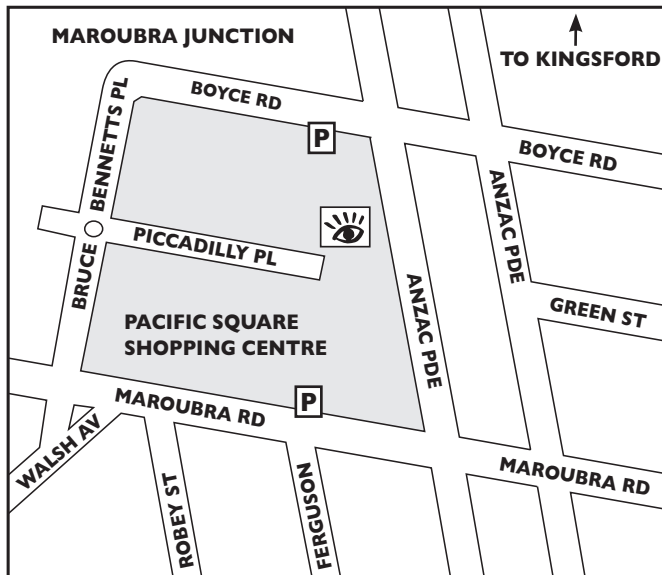

APPOINTMENT: Time _____ Date _____

We are conveniently located in Pacific Square Shopping Centre, on Level 1 overlooking the Town Square, which is at 737 Anzac Parade, Maroubra Junction (cnr of Maroubra Road).

- wheelchair accessible.
- 2 hours free parking underneath building, take carpark lift directly to Level 1 (access via Boyce Road or Maroubra Road, eastbound).
- buses straight to the door (L94, x94, x96, 316, 353, 399, 400, 410).
- Travelling by car • **From Eastern Distributor/Southern Cross Drive:**
~2km from exiting tunnel, just before the airport exit, take the exit signposted Wentworth Ave, Maroubra. **Follow Wentworth Ave** to the T-junction at Bunnerong Rd and turn left. Turn right at the 2nd traffic light onto Maroubra Road. About 800m along you will see Pacific Square and parking entrance on your left.

- **From M5 City bound:** Just after the airport, take General Holmes drive exit on your right. Follow signs to Maroubra, right at first traffic light, then immediately left onto Botany Road. At first traffic light turn right onto Wentworth Avenue. Then follow instructions from above, starting at “**Follow Wentworth Ave ...**”